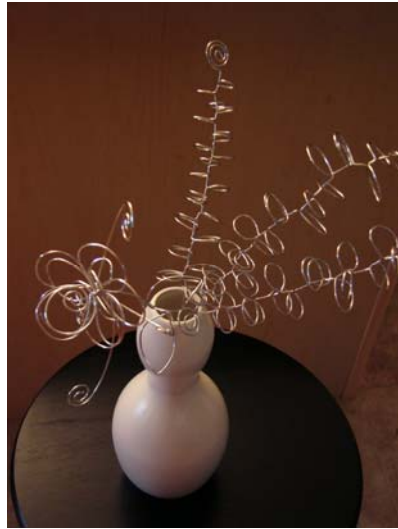

URBAN*Organics*

bring nature into consciousness.
Embracing the intrinsic forms of simple lines,
ZEN-like presence in masterpieces that are
consciously created and artfully handsculpted.
Present with Verve!
Connect to Divinity
as the Flowers of Life
bring you the Life you so desire.

Decorate your home with contemporary URBANOrganic Florals that will enhance, enchant and endure for eternity. Displaying ikebana-style (on its own) or with another floral stem for impact in simplicity and ultimate contemporary modern.

each artfully handsculpted by Calgary artist, elaineMARK